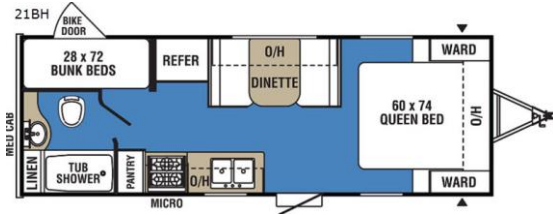

BOWFEST 2021 CAMPER RENTALS

21' Travel Trailer – Sleeps 2-4

24-27' Travel Trailer – Sleeps 2-5

27-30' Travel Trailer – Sleeps 5-7

**Please note: Layouts represent multiple travel trailer models. Exterior badging & graphics may vary.*