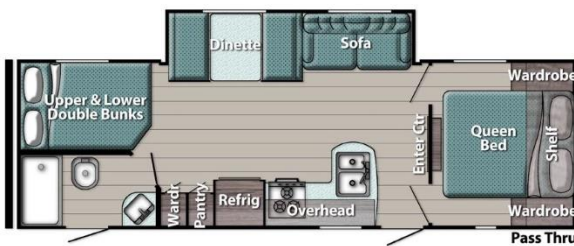

BOWFEST 2021 CAMPER RENTALS

21' Travel Trailer – Sleeps 2-4

24-27' Travel Trailer – Sleeps 2-5

27-30' Travel Trailer – Sleeps 5-7

**Please note: Layouts represent multiple travel trailer models. Exterior badging & graphics may vary.*