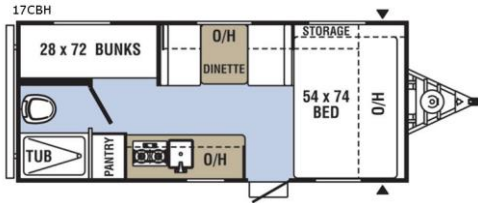

BOWFEST 2021 CAMPER RENTALS

21' Travel Trailer – Sleeps 2-4

24-27' Travel Trailer – Sleeps 2-5

27-30' Travel Trailer – Sleeps 5-7

**Please note: Layouts represent multiple travel trailer models. Exterior badging & graphics may vary.*