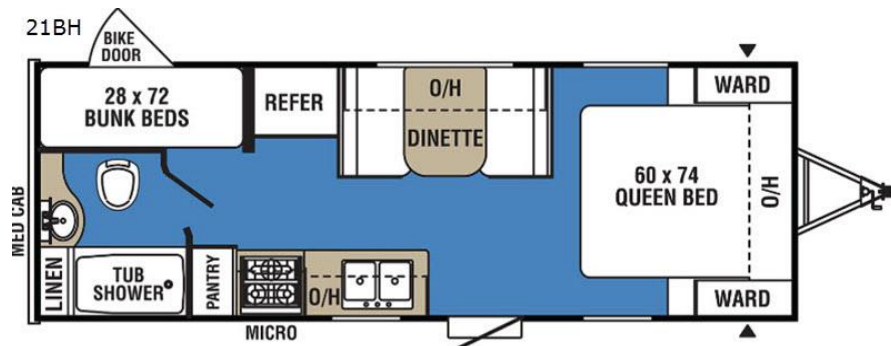

BOWFEST 2020 CAMPER RENTALS

21' Travel Trailer – Sleeps 2-4

24-27' Travel Trailer – Sleeps 2-5

27-30' Travel Trailer – Sleeps 5-7

**Please note: Layouts represent multiple travel trailer brands. Exterior badging & graphics may vary.*