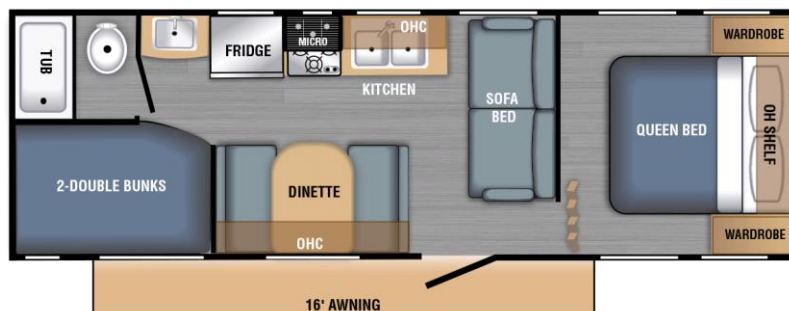

BOWFEST 2020 CAMPER RENTALS

21' Travel Trailer – Sleeps 2-4

24-27' Travel Trailer – Sleeps 2-5

27-30' Travel Trailer – Sleeps 5-7

**Please note: Layouts represent multiple travel trailer brands. Exterior badging & graphics may vary.*