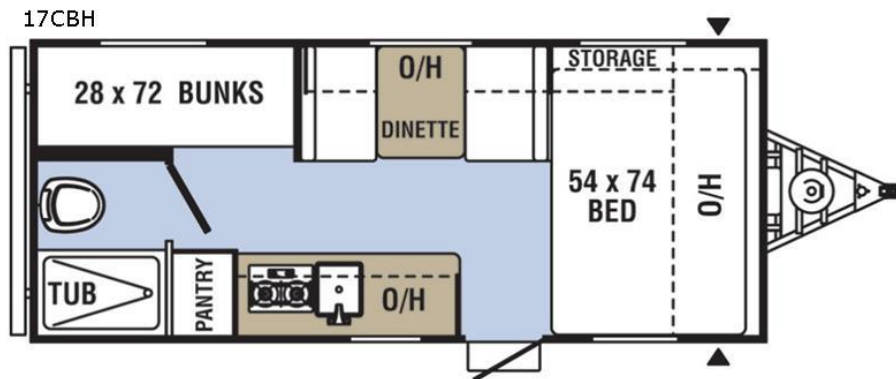

BOWFEST 2020 CAMPER RENTALS

21' Travel Trailer – Sleeps 2-4

24-27' Travel Trailer – Sleeps 2-5

27-30' Travel Trailer – Sleeps 5-7

**Please note: Layouts represent multiple travel trailer brands. Exterior badging & graphics may vary.*